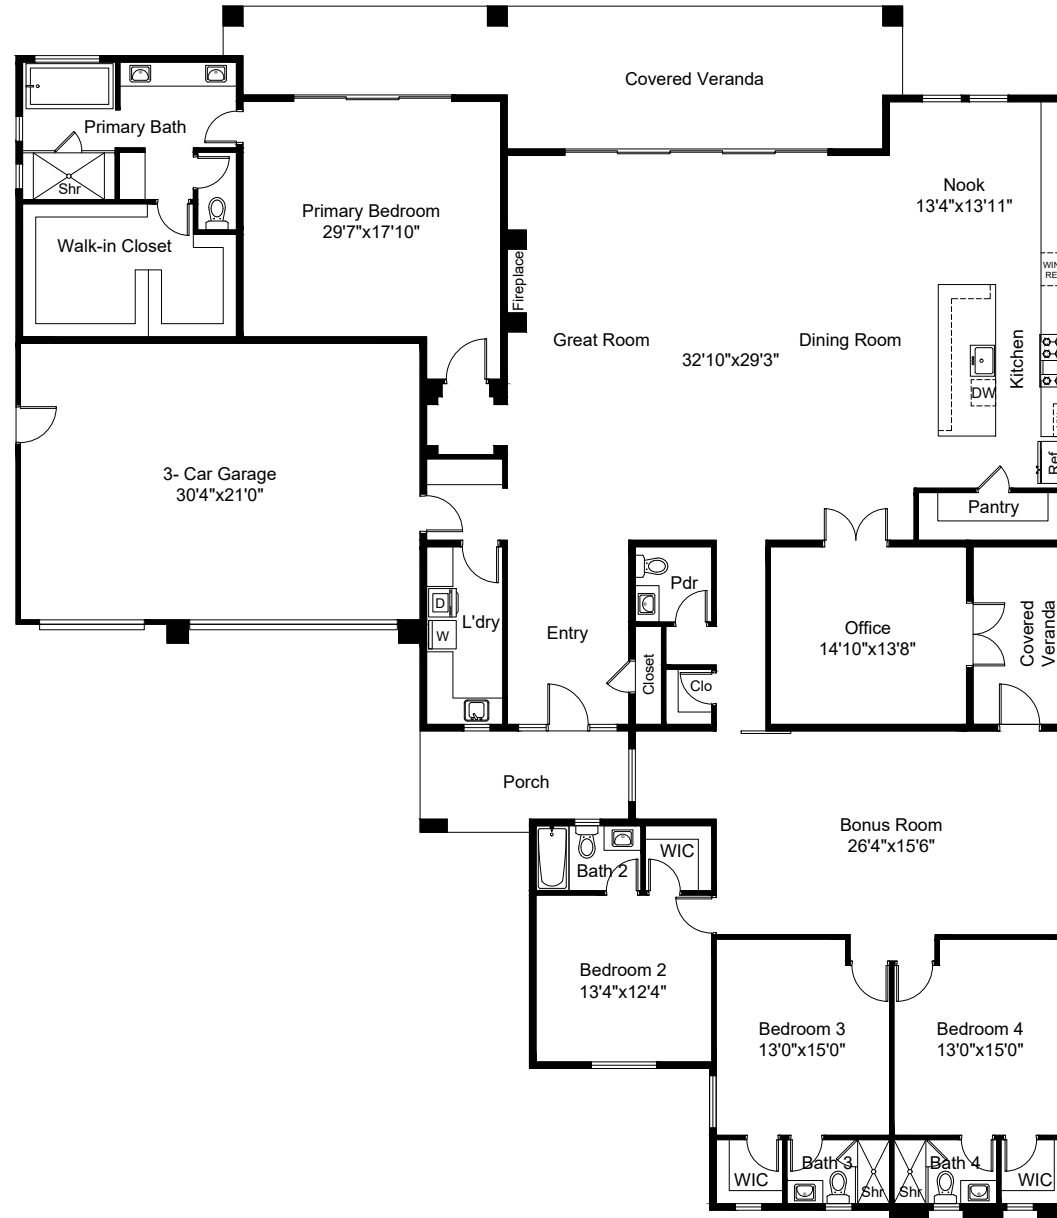

**Plan 3**  
**4 BD | 4.5 BA | 4,183 Sq. Ft.**  
**3 Car Garage**  
**Lot 6**

This floor plan including furniture, fixture measurements and dimensions are approximate and for illustrative purposes only. BoxBrownie.com gives no guarantee, warranty or representation as to the accuracy and layout. All enquiries must be directed to the agent, vendor or party representing this floor plan.