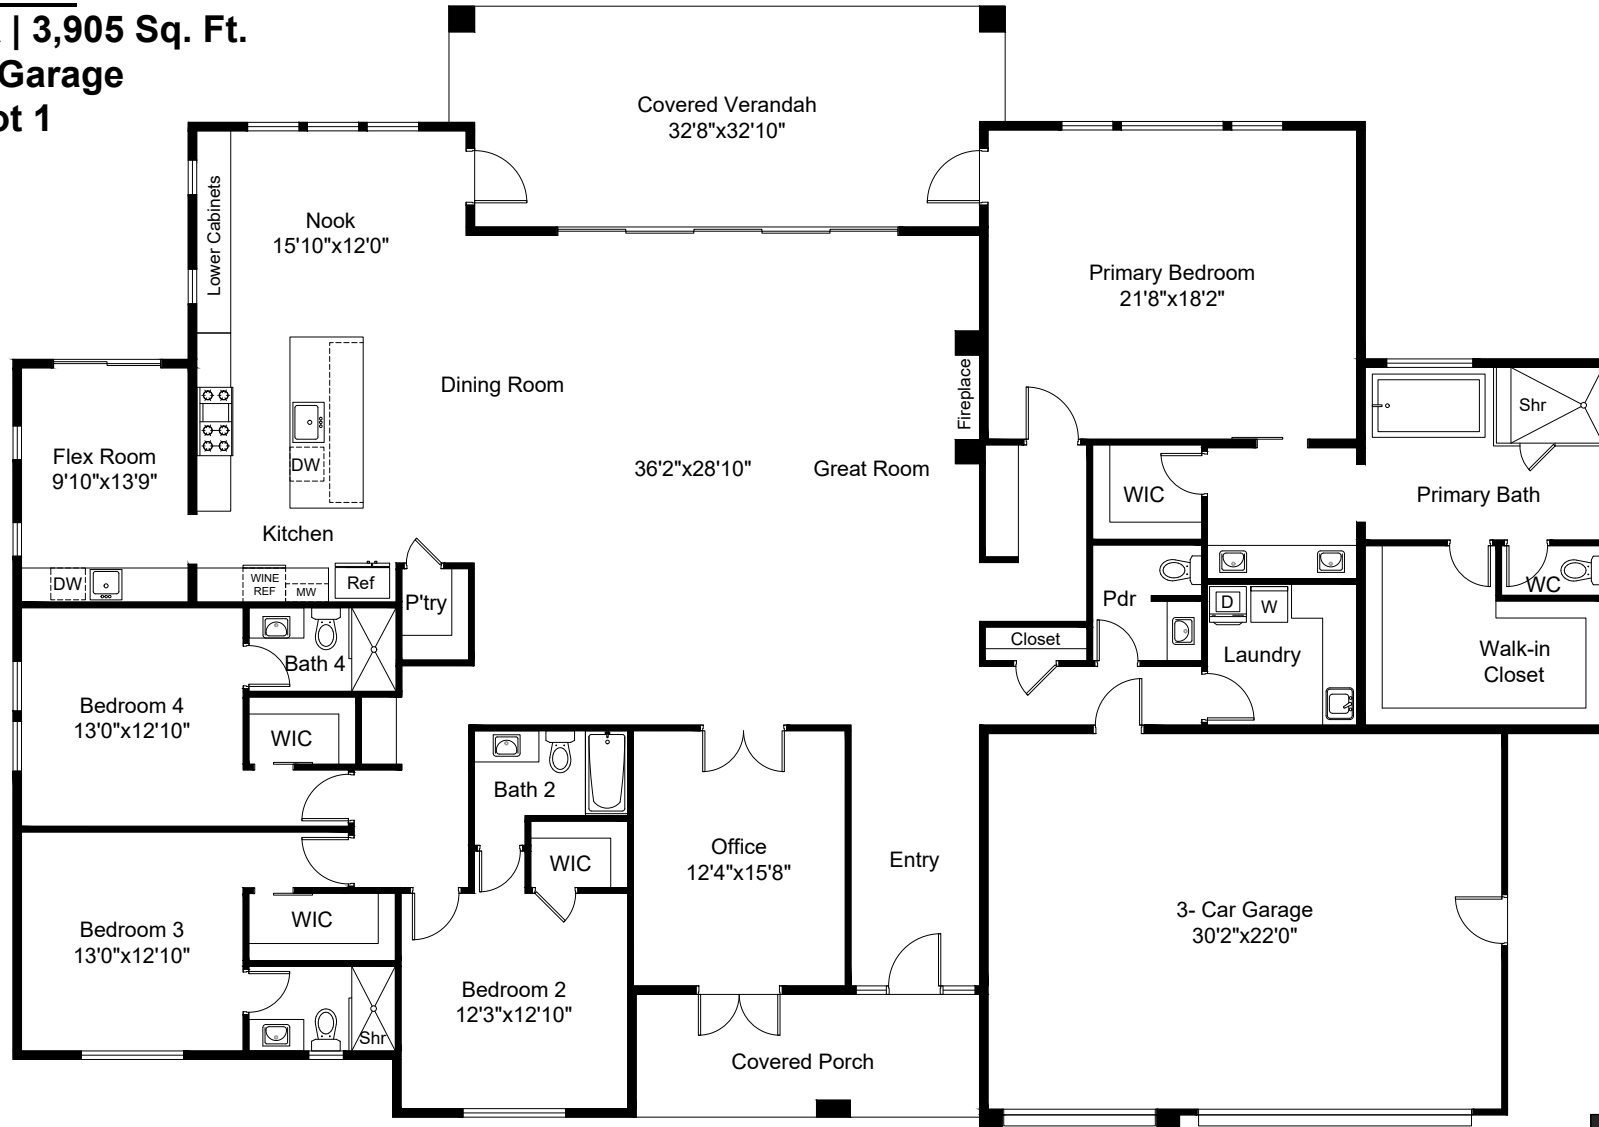

Plan 1R
4 BD | 4.5 BA | 3,905 Sq. Ft.
3 Car Garage
Lot 1

This floor plan including furniture, fixture measurements and dimensions are approximate and for illustrative purposes only. BoxBrownie.com gives no guarantee, warranty or representation as to the accuracy and layout. All enquiries must be directed to the agent, vendor or party representing this floor plan.